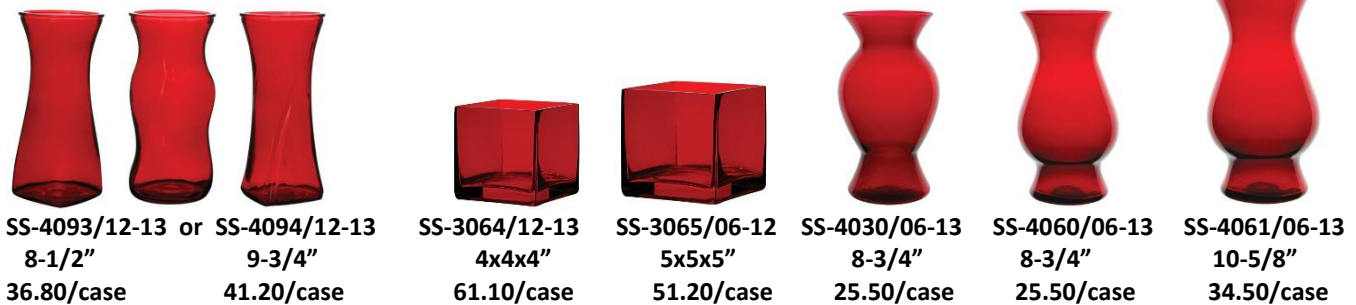

No.	Item No.	Description	Reg. Price	Sale Price/Case	Sale/Pc.
9	SS-4039/06-09	10" Cut Crystal Vase Asst - Crystal	56.80	51.10	8.51
10	SS-4049/12-09	9" Jordan Vase - Crystal	58.20	46.60	3.883
11	SS-4090/12-295	9 3/4" Rose Vase Assortment - Breeze	47.70	43.00	3.583
12	SS-4093/12-345	8 1/2" Rose Vase Assorted - Sheer Breeze	38.80	34.90	2.908
13	SS-4094/12-345	9 3/4" Rose Vase Assorted - Sheer Breeze	43.00	38.70	3.225
14	SS-4108/12-09	9" Celebrity Vase - Crystal	52.50	44.70	3.725
15	SS-4109/06-09	10 5/8" Celebrity Vase - Crystal	37.40	31.80	5.30
16	SS-4149/06-09	10 5/8" Jordan Vase - Crystal	44.90	35.90	5.983
17	SS-4175/09-09	10 1/2" Romanesque Vase - Crystal	45.10	40.60	4.511

Extra 5% Discount for Cash and Carry

Amazing Enterprises Co. Ltd.

14, 2219, 35th Ave. N. E. Calgary
Ph.291-3137, Fax 291-3147 Toll Free 1-866-291-3137

2014 Valentine's Promotion

No.	Item No.	Description	Reg. Price	Sale Price/Case	Sale/Pc.
18	C007/24-09	3/12" x 7 3/4" Cylinder Vase -Crystal	50.50	45.40	1.891
19	C107/12-09	4 1/2" x 9 1/2" Cylinder Vase Crystal	40.30	36.30	3.025
20	C220/24-09	9" Multi-Stem Bud Vase - Crystal	28.10	24.20	1.008
21	C225/24-09	9" Midi Vase - Crystal	36.50	32.80	1.367
22	C903/12-09	7 1/4" Ginger Vase - Crystal	37.80	32.10	2.675
23	C922/36-09	5 1/2" Fluted Ivy Bowl - Crystal	52.50	44.70	1.241
24	C941/06-09	9 3/4" Gathering Vase - Crystal	23.00	20.70	3.45
25	C967/12-09	6" Rose Bowl – Crystal	23.80	19.10	1.592