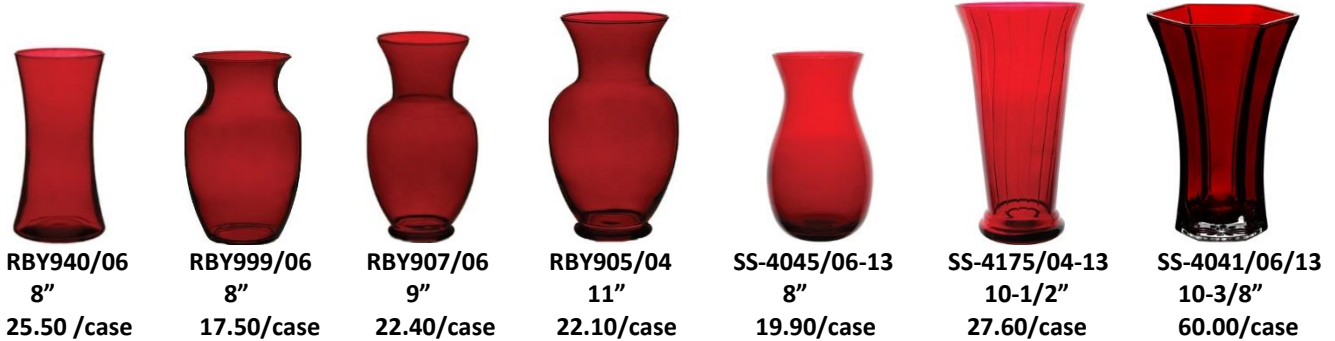

No.	Item No.	Description	Reg. Price	Sale Price/Case	Sale/Pc.
9	SS-4039/06-09	10" Cut Crystal Vase Asst - Crystal	56.80	51.10	8.51
10	SS-4049/12-09	9" Jordan Vase - Crystal	58.20	46.60	3.883
11	SS-4090/12-295	9 3/4" Rose Vase Assortment - Breeze	47.70	43.00	3.583
12	SS-4093/12-345	8 1/2" Rose Vase Assorted - Sheer Breeze	38.80	34.90	2.908
13	SS-4094/12-345	9 3/4" Rose Vase Assorted - Sheer Breeze	43.00	38.70	3.225
14	SS-4108/12-09	9" Celebrity Vase - Crystal	52.50	44.70	3.725
15	SS-4109/06-09	10 5/8" Celebrity Vase - Crystal	37.40	31.80	5.30
16	SS-4149/06-09	10 5/8" Jordan Vase - Crystal	44.90	35.90	5.983
17	SS-4175/09-09	10 1/2" Romanesque Vase - Crystal	45.10	40.60	4.511

Extra 5% Discount for Cash and Carry

Amazing Enterprises Co. Ltd.

14, 2219, 35th Ave. N. E. Calgary
Ph.291-3137, Fax 291-3147 Toll Free 1-866-291-3137

2014 Valentine's Promotion

No.	Item No.	Description	Reg. Price	Sale Price/Case	Sale/Pc.
18	C007/24-09	3/12" x 7 3/4" Cylinder Vase -Crystal	50.50	45.40	1.891
19	C107/12-09	4 1/2" x 9 1/2" Cylinder Vase Crystal	40.30	36.30	3.025
20	C220/24-09	9" Multi-Stem Bud Vase - Crystal	28.10	24.20	1.008
21	C225/24-09	9" Midi Vase - Crystal	36.50	32.80	1.367
22	C903/12-09	7 1/4" Ginger Vase - Crystal	37.80	32.10	2.675
23	C922/36-09	5 1/2" Fluted Ivy Bowl - Crystal	52.50	44.70	1.241
24	C941/06-09	9 3/4" Gathering Vase - Crystal	23.00	20.70	3.45
25	C967/12-09	6" Rose Bowl – Crystal	23.80	19.10	1.592